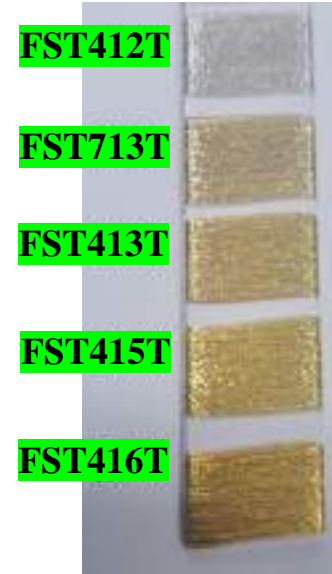

Iridescent Yarn for weaving

- ❖ **Product code : WMX 52 (Color shift : Blue, Red, Gold...)**
- ❖ **Size : 180D**
- ❖ **Composition: 100% Polyester**
- ❖ **Application : Woven label & Weaving only**

Iridescent Yarn for weaving

❖ **Product code : WCY (Color shift : Pink, Green Yellow...)**

WLY (Color shift : Blue, Red, Gold...)

❖ **Size : 0.25 / 0.38 / 0.76 / 1.0 / 2.0 / 5.0 to 50mm**

❖ **Composition: 100% Polyester**

❖ **Application : Weaving only**

❖ **Eco-Friendly (Recycle)**

Recycled Metallic Thread(Durable)

- ❖ Code : WMT 01~060
- ❖ Size : 200D x 3,000 meters / cone
- ❖ Color : Total 60 colors
- ❖ Compostion : Recycled Polyester 60% + Polyester 40%
- ❖ Feature : No harmful for skin (**Formaldehyde free**)
- ❖ Application : Embroidery(**Leather**) & Weaving

Thinnest Metallic Thread

- Code : FST 412T, 413T, 415T, 416T, 713T
- Application : Embroidery & Weaving
- Size : 100D X 5,000 meters / cone
- Color – 5 colors (**Real silver vapor coated**)
(Light Silver / Dark Silver / Light Gold / Medium Gold / Dark Gold)
- Special Features
 - Thinnest metallic yarn with high strength developed first in the world
 - Available to hard & thick materials such as Leather & TPU
 - Delicate & detailed embroidery, 3D embroidery