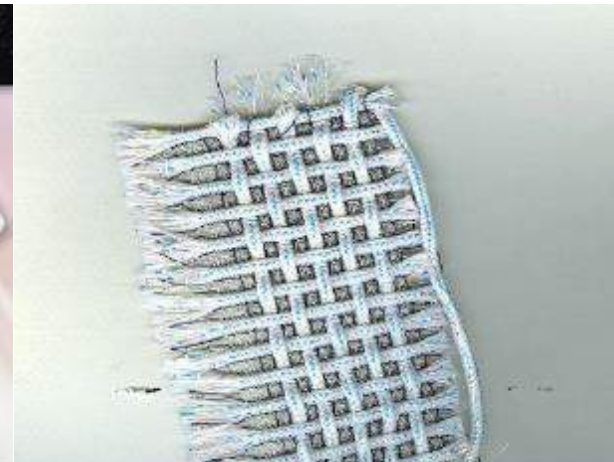

❖ **Product code : WCY (Color shift : Pink, Green Yellow...)**

WLY (Color shift : Blue, Red, Gold...)

❖ **Size : 0.25 / 0.38 / 0.76 / 1.0 / 2.0 / 5.0 to 50mm**

❖ **Composition: 100% Polyester**

❖ **Application : Weaving only**

❖ **Eco-Friendly (Recycle)**

Recycled Metallic Thread(Durable)

- ❖ Code : WMT 01~060
- ❖ Size : 200D x 3,000 meters / cone
- ❖ Color : Total 60 colors
- ❖ Compostion : Recycled Polyester 60% + Polyester 40%
- ❖ Feature : No harmful for skin (**Formaldehyde free**)
- ❖ Application : Embroidery(**Leather**) & Weaving

Thinnest Metallic Thread

- Code : FST 412T, 413T, 415T, 416T, 713T
- Application : Embroidery & Weaving
- Size : 100D X 5,000 meters / cone
- Color – 5 colors (**Real silver vapor coated**)
(Light Silver / Dark Silver / Light Gold / Medium Gold / Dark Gold)
- Special Features
 - Thinnest metallic yarn with high strength developed first in the world
 - Available to hard & thick materials such as Leather & TPU
 - Delicate & detailed embroidery, 3D embroidery