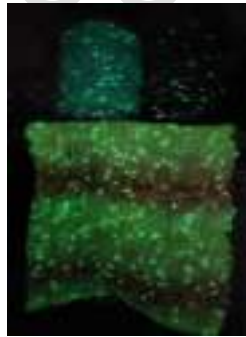

Comet & Chubby Glow Yarn

- ❖ **Product Code** : WCCY(01~11) – 11 colors
- ❖ **Composition** : Wool 5%+Nylon 5%+Acrylic 32%+58% Polyester
- ❖ **Absorbing time** : 1 min. (Sunlight)
- ❖ **Duration time** : Approx. 10 min.
- ❖ **Application** : Weaving(Knit,Woven,Lace,String...)