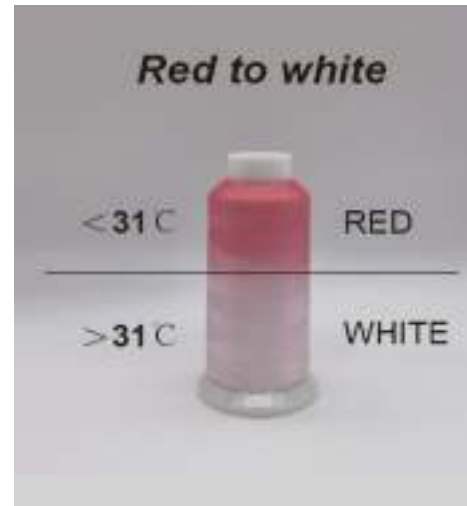

Thermochromic Yarn

- ❖ **Product Code : WTCY-01~16**
- ❖ **Composition : Polyester 100%**
- ❖ **Size : 2,400m/con (150D/2ply)**
- ❖ **Color : 16 colors(Change with 2 & 3 colors tone as pictured below)**
- ❖ **Application : Embroidery & Weaving**