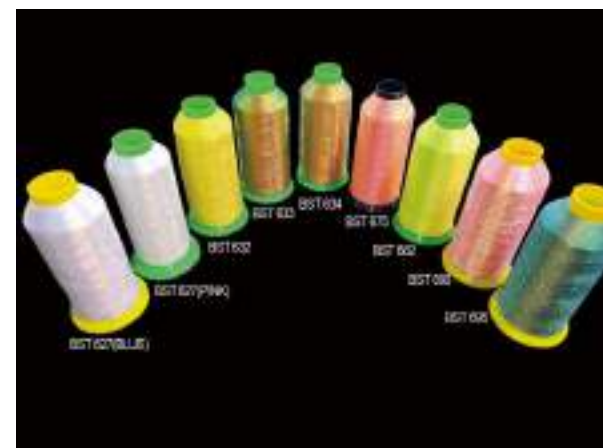

- ❖ **Application : Embroidery & Weaving**
- ❖ **Size : 260,275D X 3,000meters / Kg**
- ❖ **Color : 17 Colors Available**
- ❖ **Composition: 100% Polyester**